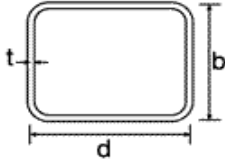

PTY. LTD. / ABN 23072640610
 1 MINER RD / PO BOX 426
 LONGREACH Q 4730
 Ph 0746581733 / Fax 0746581247
 Email: sales@centwest.com.au

RECTANGULAR HOLLOW SECTION (RHS)

Size (mm) dxbxt	Painted	Galv	kg/m	Lengths per Bundle	Lengths per Mini Pack	
* Indicates type available but not necessarily stocked by Centwest.						
8.0m Lengths Standard						
38 x 25 x	2	*	*	1.8	72	36
50 x 25 x	1.6	*	*	1.75	96	48
	2	*	*	2.15	96	48
	2.5	*	*	2.62	72	36
	3	*	*	3.07	60	30
65 x 35 x	2	*	*	2.93	54	24
	2.5	*	*	3.6	54	24
	3	*	*	4.25	45	21
	4	*	*	5.35	45	21
75 x 25 x	1.6	*	*	2.38	65	32
	2	*	*	2.93	65	32
	2.5	*	*	3.6	48	24
75 x 50 x	2	*	*	3.72	42	21
	2.5	*	*	4.58	42	21
	3	*	*	5.42	35	18
	4	*	*	6.92	28	12
	5	*	*	8.35	24	12
	6	*	*	9.67	20	12
100 x 50 x	2	*	*	4.5	32	15
	2.5	*	*	5.56	32	15
	3	*	*	6.6	32	15
	3.5	*	*	7.53	24	12
	4	*	*	8.49	24	12
	5	*	*	10.3	18	9
	6	*	*	12	15	9
125 x 75 x	3	*	*	8.96	20	12
	4	*	*	11.6	15	8
	5	*	*	14.2	15	8
	6	*	*	16.7	12	6
150 x 50 x	2	*	*	6.06	21	12
	3	*	*	8.96	21	12
	4	*	*	11.6	15	8
	5	*	*	14.2	15	8
	6	*	*	16.7	15	8
150 x 100 x	4	*	*	14.8	12	8
	5	*	*	18.2	12	8
	6	*	*	21.4	9	4
150x100 x	9	Oiled		30.6	6	1
200 x 100 x	5	Oiled		22.1	8	1
	6	Oiled		26.2	8	1
	9	Oiled		37.7	6	1
12.0m Lengths Standard						
250 x 150 x	9	Oiled		51.8	2	1